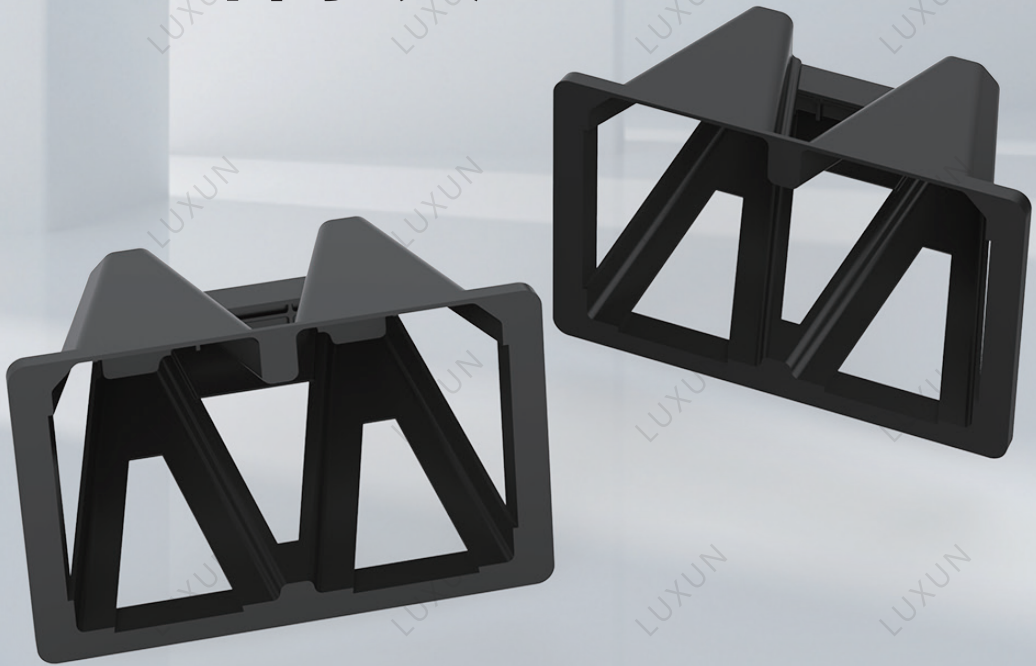

电池配套系列-

电池隔块

LX网格假电池盒M300
适用于20AH 32AH电池盒

04